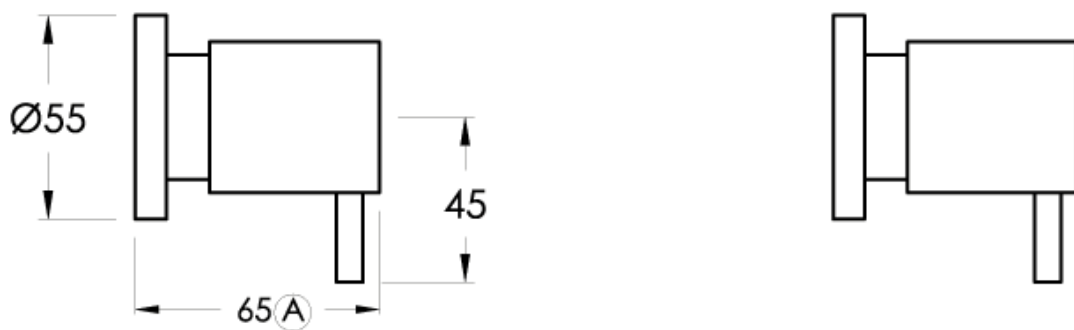

Brodware

(A) Approximate distance

CITY STIK

1.9906.00.3.XX

XX Indicates finish
Manufacturing engineers of quality commercial and residential fittings
Dimensions subjects to change without notice. All dimensions are approximate
Copyright © Brodware Industries 2013. www.brodware.com.au