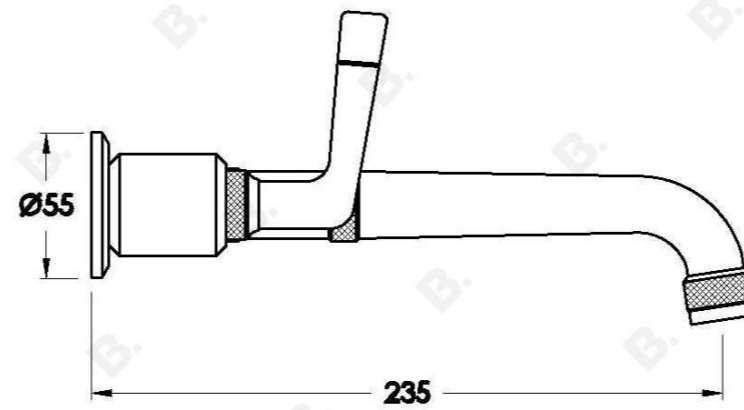

## INDUSTRICA WALL SET WITH METAL LEVERS

1.6706.00.3.XX

1.6706.50.3.XX: Flow controlled variant

### PRODUCT DIMENSIONS:

Front view:

Side view:

Top view: