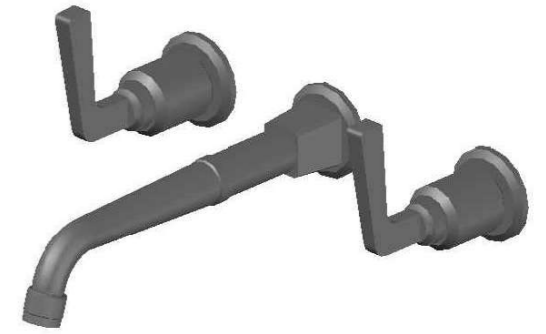

## INDUSTRICA WALL SET WITH METAL LEVERS

1.6706.00.3.XX

1.6706.50.3.XX: Flow controlled variant

### PRODUCT DIMENSIONS:

Front view:

Side view:

Top view: