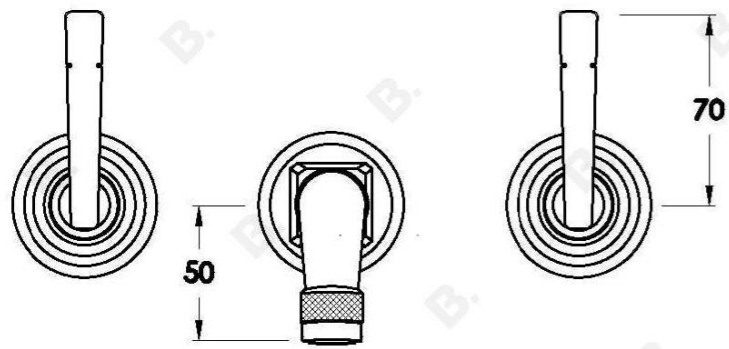

## INDUSTRICA WALL SET WITH METAL LEVERS

1.6706.00.3.XX

1.6706.50.3.XX: Flow controlled variant

### PRODUCT DIMENSIONS:

Front view:

Side view:

Top view: