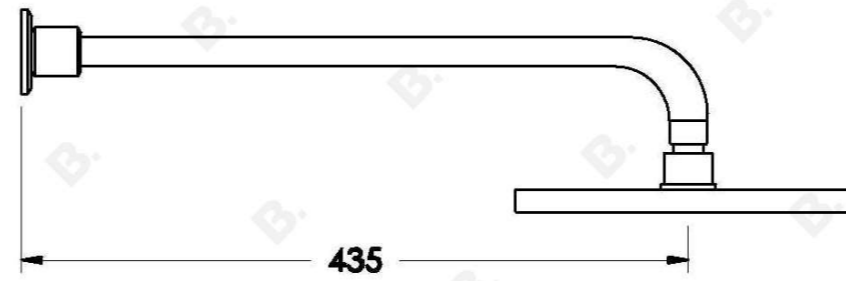

INDUSTRICA SHOWER ROSE AND ARM

1.6711.32.0.XX

PRODUCT DIMENSIONS:

Front view:

Side view:

Top view: