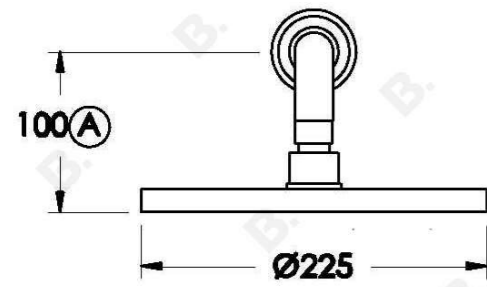

INDUSTRICA SHOWER ROSE AND ARM

1.6711.32.0.XX

PRODUCT DIMENSIONS:

Front view:

Side view:

Top view: