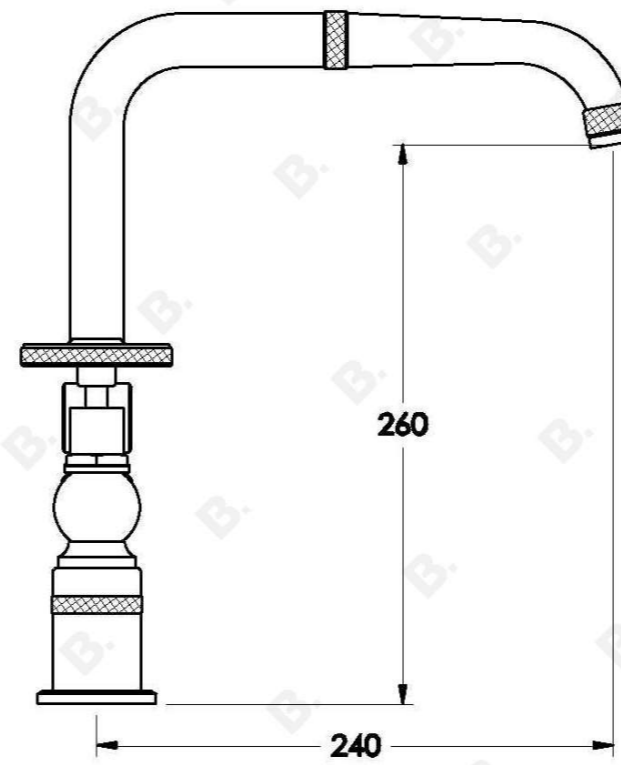

INDUSTRICA KITCHEN SET WITH CROSS HANDLES

1.6731.00.2.XX

PRODUCT DIMENSIONS:

Front view:

Side view:

Top view: