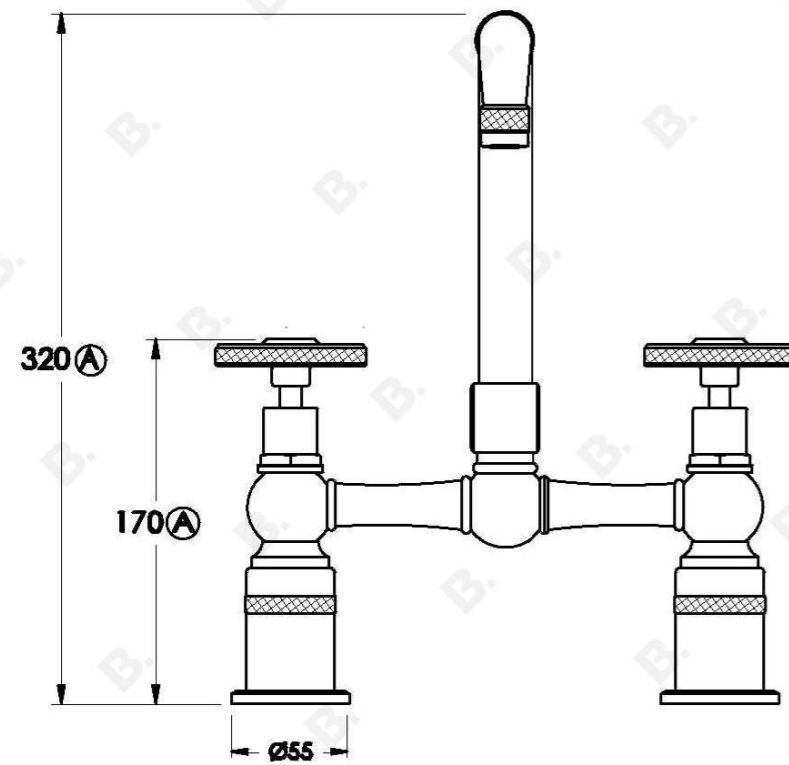

INDUSTRICA KITCHEN SET WITH CROSS HANDLES

1.6731.00.2.XX

PRODUCT DIMENSIONS:

Front view:

Side view:

Top view: