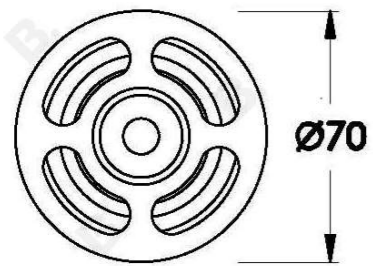

INDUSTRICA DIVERTER WITH CROSS HANDLE

1.6741.00.2.XX

PRODUCT DIMENSIONS:

Front view:

Side view:

Top view: