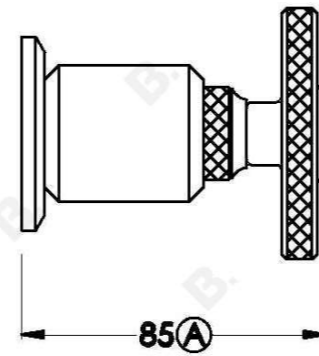

INDUSTRICA DIVERTER WITH CROSS HANDLE

1.6741.00.2.XX

PRODUCT DIMENSIONS:

Front view:

Side view:

Top view: