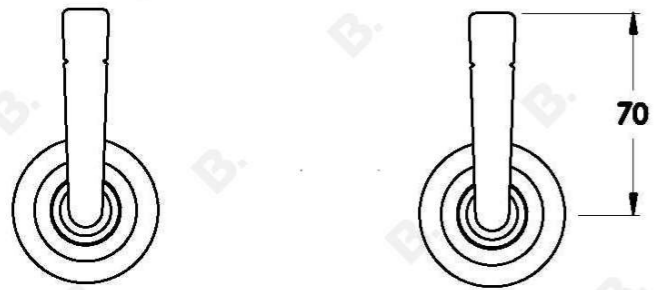

## INDUSTRICA WALL TAPS WITH METAL LEVERS

1.6749.00.3.XX

### PRODUCT DIMENSIONS:

Front view:

Side view:

Top view: