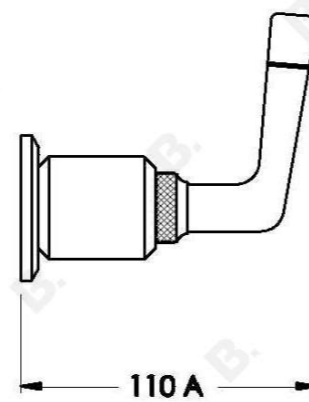

## INDUSTRICA WALL TAPS WITH METAL LEVERS

1.6749.00.3.XX

### PRODUCT DIMENSIONS:

Front view:

Side view:

Top view: