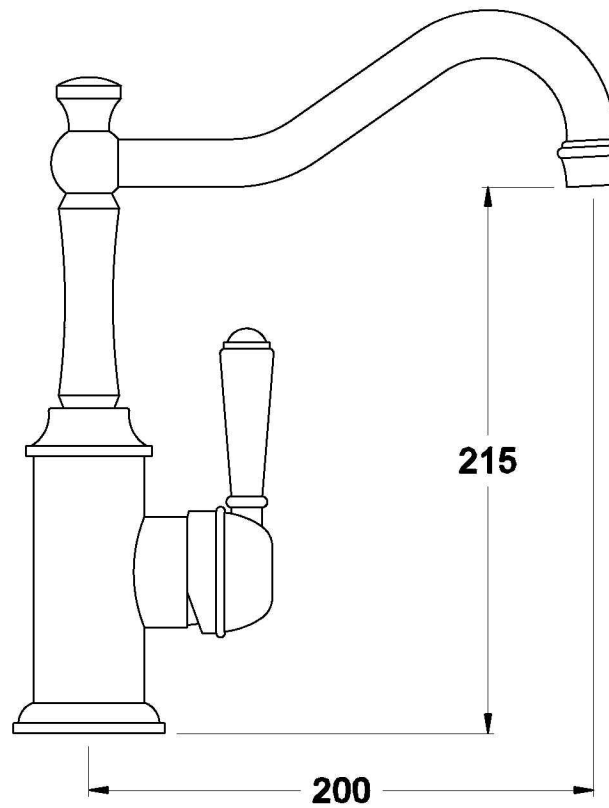

## NEU ENGLAND KITCHEN MIXER WITH METAL LEVER

1.8008.02.3.XX

### PRODUCT DIMENSIONS:

Front view

Side view:

Top view: