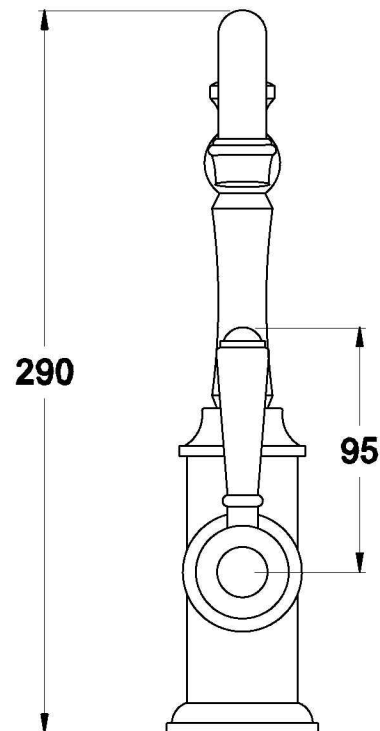

## NEU ENGLAND KITCHEN MIXER WITH METAL LEVER

1.8008.02.3.XX

### PRODUCT DIMENSIONS:

Front view

Side view:

Top view: