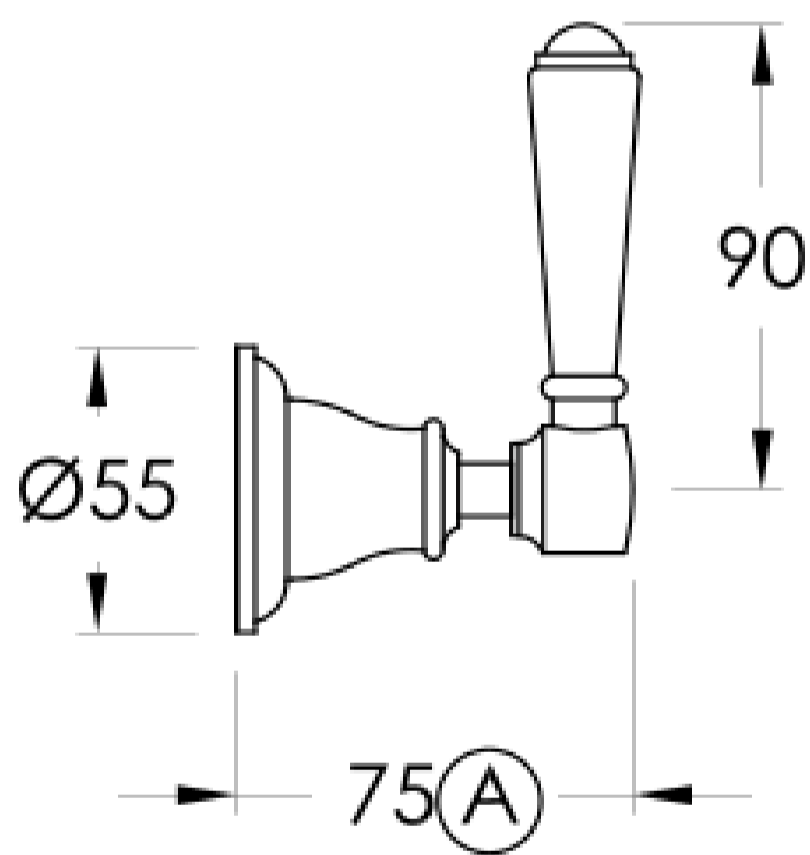

Brodware

(A) Approximate distance

NEU ENGLAND

1.8011.00.X.XX

XX Indicates finish
 Manufacturing engineers of quality commercial and residential fittings
 Dimensions subjects to change without notice. All dimensions are approximate
 Copyright © Brodware Pty Ltd 2016. www.brodware.com