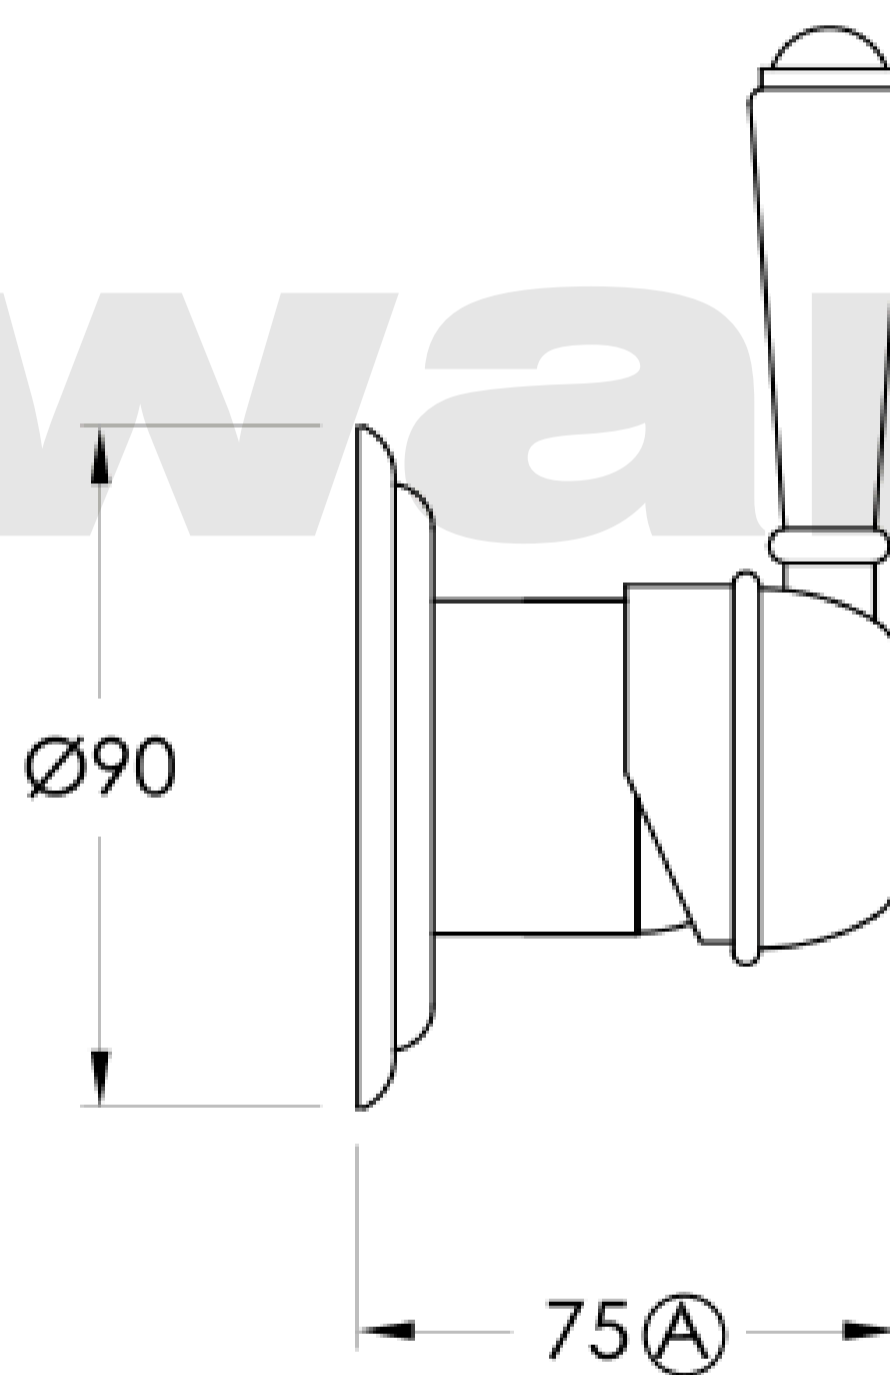

Brodware

Ⓐ Approximate distance

NEU ENGLAND

1.8048.00.X.XX

XX Indicates finish
Manufacturing engineers of quality commercial and residential fittings
Dimensions subjects to change without notice. All dimensions are approximate
Copyright © Brodware Pty Ltd 2016. www.brodware.com