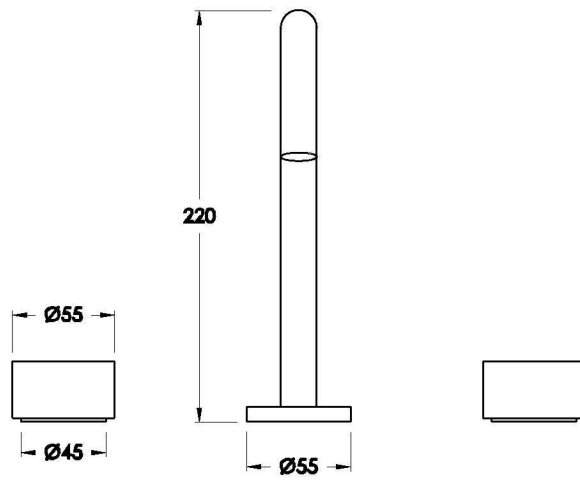

Brodware

HALO BASIN SET WITH METAL HANDLES

1.9500.00.2.XX

PRODUCT DIMENSIONS:

Front view

Side view:

Top view: