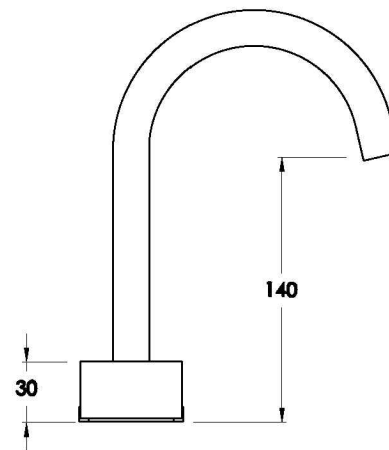

Brodware

HALO BASIN SET WITH METAL HANDLES

1.9500.00.2.XX

PRODUCT DIMENSIONS:

Front view

Side view:

Top view: