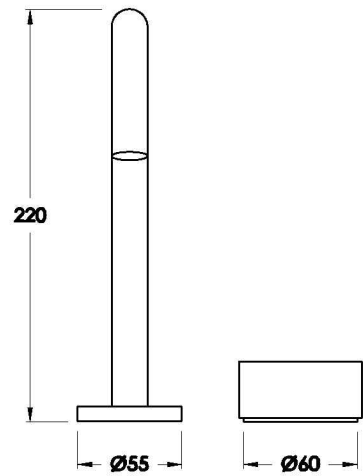

Brodware

HALO BASIN SET WITH METAL HANDLE

1.9500.96.2.XX

PRODUCT DIMENSIONS:

Front view

Side view:

Top view: