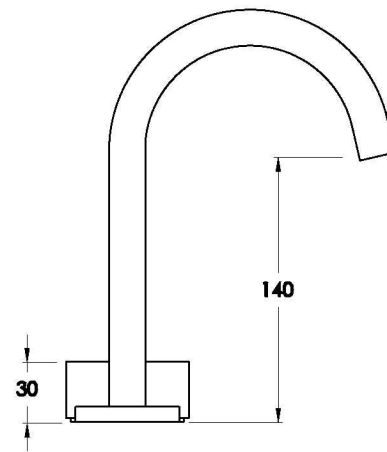

Brodware

HALO BASIN SET WITH METAL HANDLE

1.9500.96.2.XX

PRODUCT DIMENSIONS:

Front view

Side view:

Top view: