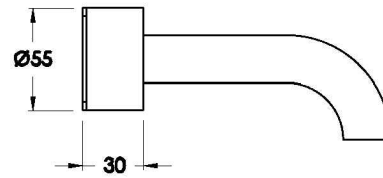

HALO WALL SET WITH METAL HANDLES

1.9505.00.2.XX

1.9505.50.2.XX: Flow controlled variant

PRODUCT DIMENSIONS:

Front view

Side view:

Top view: