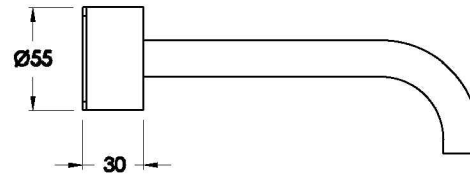

HALO WALL SET WITH METAL HANDLES

1.9506.00.2.XX

1.9506.50.2.XX: Flow controlled variant

PRODUCT DIMENSIONS:

Front view

Side view:

Top view: