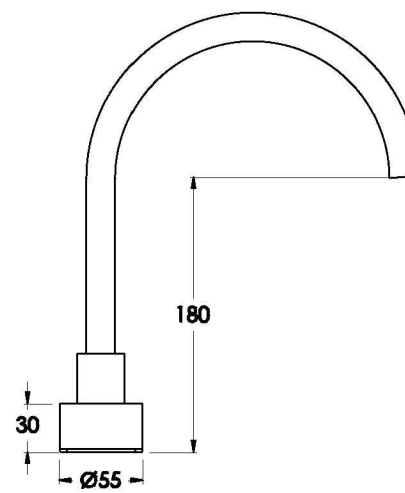

Brodware

HALO BATH SET WITH METAL HANDLES

1.9507.00.2.XX

PRODUCT DIMENSIONS:

Front view

Side view:

Top view: