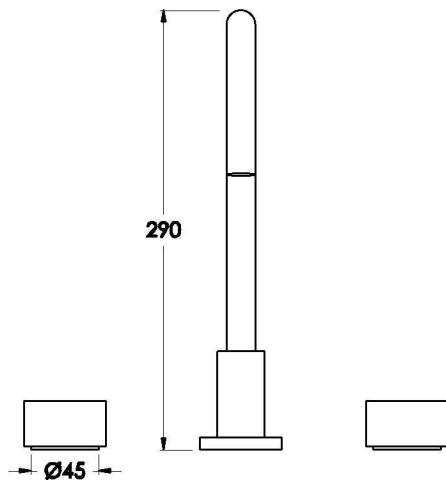

Brodware

HALO BATH SET WITH METAL HANDLES

1.9507.00.2.XX

PRODUCT DIMENSIONS:

Front view

Side view:

Top view: