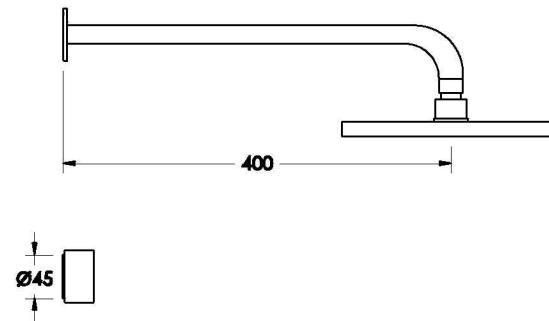

Brodware

HALO SHOWER SET WITH METAL HANDLES

1.9511.00.2.XX

PRODUCT DIMENSIONS:

Front view

Side view:

Top view: