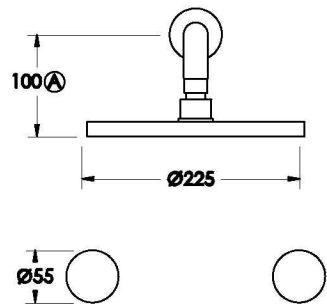

Brodware

HALO SHOWER SET WITH METAL HANDLES

1.9511.00.2.XX

PRODUCT DIMENSIONS:

Front view

Side view:

Top view: