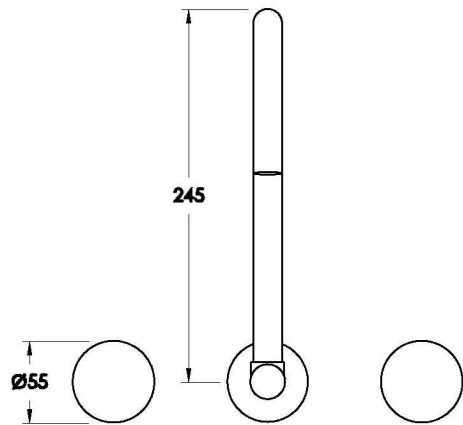

## HALO WALL SET WITH METAL HANDLES

1.9528.00.2.XX

1.9528.50.2.XX: Flow controlled variant

### PRODUCT DIMENSIONS:

Front view

Side view:

Top view: