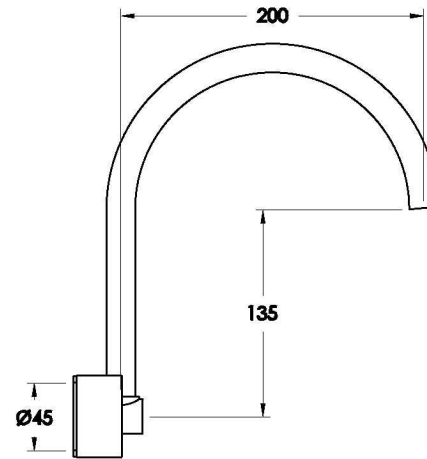

## HALO WALL SET WITH METAL HANDLES

1.9528.00.2.XX

1.9528.50.2.XX: Flow controlled variant

### PRODUCT DIMENSIONS:

Front view

Side view:

Top view: