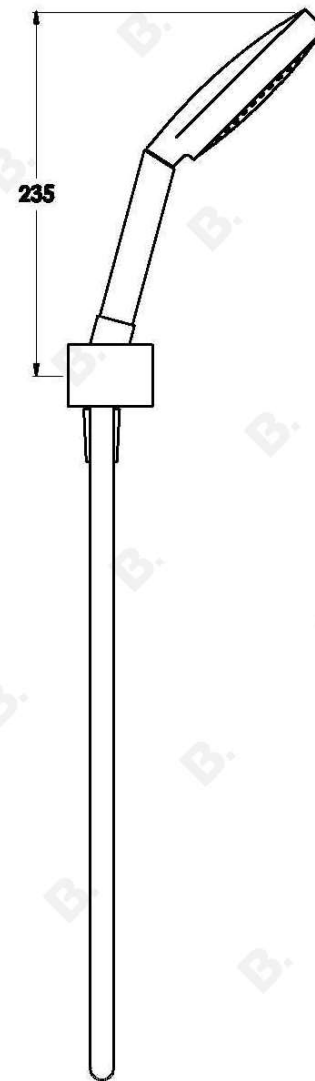

CITY PLUS MULTI-FUNCTION HANDSHOWER

1.9742.03.0.XX

PRODUCT DIMENSIONS:

Front view:

Side view:

Top view: