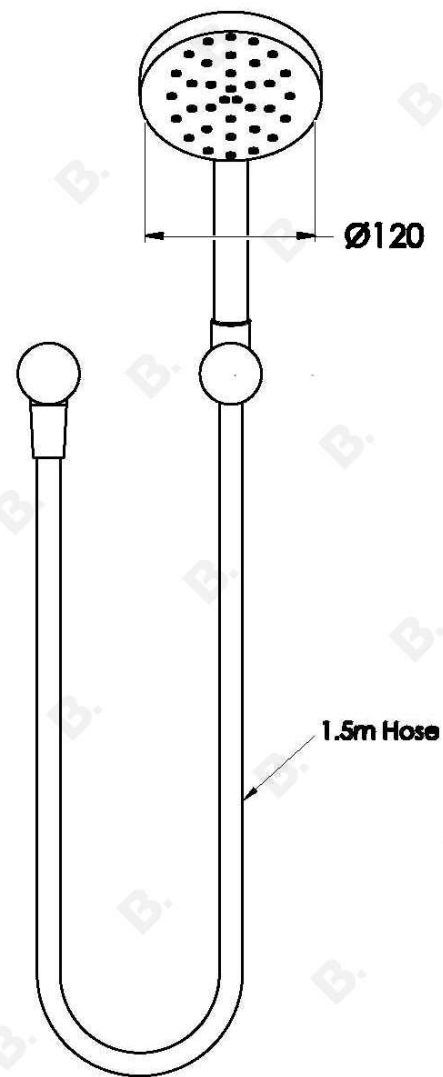

CITY PLUS MULTI-FUNCTION HANDSHOWER

1.9742.03.0.XX

PRODUCT DIMENSIONS:

Front view:

Side view:

Top view: