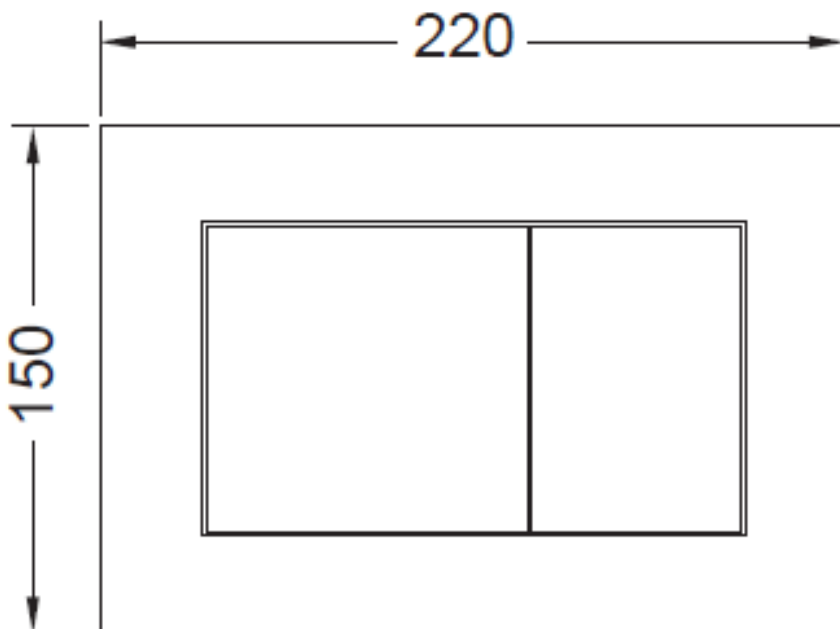

NOW ABS PLASTIC PUSH PLATE

(9.240.402 - Matte Chrome)

TECE
close to you

Suitable for use with all TECE Cisterns

Sheeting Requirements (Prior to tiling):
Standard Mount - 18mm non flex board

Proudly imported and distributed by
Gro Agencies Pty Ltd
Unit 2 / 37 Howe St, Osborne Park, WA, 6017
P 08 9446 3288 E info@groagencies.com.au W www.groagencies.com.au