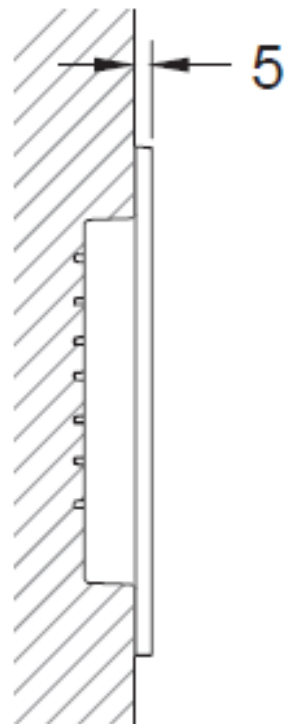

NOW ABS PLASTIC PUSH PLATE

(9.240.402 - Matte Chrome)

TECE
close to you

Suitable for use with all TECE Cisterns

Sheeting Requirements (Prior to tiling):
Standard Mount - 18mm non flex board

Proudly imported and distributed by
Gro Agencies Pty Ltd
Unit 2 / 37 Howe St, Osborne Park, WA, 6017
P 08 9446 3288 E info@groagencies.com.au W www.groagencies.com.au