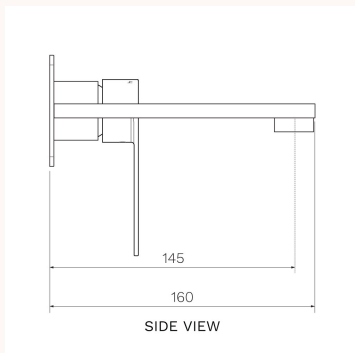

Ellisse II Wall Mixer with 160mm Spout on Elliptical Plate

EE2.01-2E160, EE2.01-2E160.02, EE2.01-2E160.41, EE2.01-2E160.46, EE2.01-2E160.48, EE2.01-2E160.50

The Ellisse II collection of bathroom and kitchen tapware combines strong styling and solid construction. Ellisse II is available in several, highly durable special finishes. Brushed Nickel, Brushed Brass and Fucile finishes are PVD. Chrome and Matt Black finishes are Electroplate.

Product type	Bathroom Tapware
Brand	PARISI
Collection	Ellisse
Range	Design
Designers	PARISI Design Team
WxDxH	180mm x 160mm x 147mm
Colour / Finish	<div style="display: flex; justify-content: space-around; align-items: center;"> <div style="text-align: center;">  Chrome </div> <div style="text-align: center;">  Matt Black </div> <div style="text-align: center;">  Brushed Nickel </div> </div> <div style="display: flex; justify-content: space-around; align-items: center; margin-top: 10px;"> <div style="text-align: center;">  Brushed Brass </div> <div style="text-align: center;">  Matt Bronze </div> <div style="text-align: center;">  Fucile </div> </div>
Material	Brass PVD Electroplate
WELS	6 Star
Nominal Flow Rate (L/m)	4.5 L/min

Warranty	15 Year Warranty
Availability	Stocked Item
Features:	Backplate (mm): 180 x 67. Tilt and Turn Operation. 145mm reach. Concealed aerator.
Installation Instructions:	Replace with flow regulator (supplied) for bath application. Install with in-wall body code X2.01-2W (included).