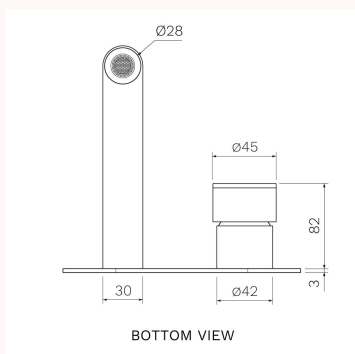

Ellisse II Wall Mixer with 160mm Spout on Elliptical Plate

EE2.01-2E160, EE2.01-2E160.02, EE2.01-2E160.41, EE2.01-2E160.46, EE2.01-2E160.48, EE2.01-2E160.50

The Ellisse II collection of bathroom and kitchen tapware combines strong styling and solid construction. Ellisse II is available in several, highly durable special finishes. Brushed Nickel, Brushed Brass and Fucile finishes are PVD. Chrome and Matt Black finishes are Electroplate.

Product type	Bathroom Tapware
Brand	PARISI
Collection	Ellisse
Range	Design
Designers	PARISI Design Team
WxDxH	180mm x 160mm x 147mm
Colour / Finish	<div style="display: flex; justify-content: space-around; align-items: center;"> <div style="text-align: center;">  Chrome </div> <div style="text-align: center;">  Matt Black </div> <div style="text-align: center;">  Brushed Nickel </div> </div> <div style="display: flex; justify-content: space-around; align-items: center; margin-top: 10px;"> <div style="text-align: center;">  Brushed Brass </div> <div style="text-align: center;">  Matt Bronze </div> <div style="text-align: center;">  Fucile </div> </div>
Material	Brass PVD Electroplate
WELS	6 Star
Nominal Flow Rate (L/m)	4.5 L/min

Warranty	15 Year Warranty
Availability	Stocked Item
Features:	Backplate (mm): 180 x 67. Tilt and Turn Operation. 145mm reach. Concealed aerator.
Installation Instructions:	Replace with flow regulator (supplied) for bath application. Install with in-wall body code X2.01-2W (included).