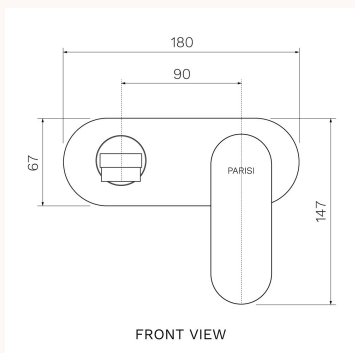

Ellisse II Wall Mixer with 160mm Spout on Elliptical Plate

EE2.01-2E160, EE2.01-2E160.02, EE2.01-2E160.41, EE2.01-2E160.46, EE2.01-2E160.48, EE2.01-2E160.50

The Ellisse II collection of bathroom and kitchen tapware combines strong styling and solid construction. Ellisse II is available in several, highly durable special finishes. Brushed Nickel, Brushed Brass and Fucile finishes are PVD. Chrome and Matt Black finishes are Electroplate.

Product type	Bathroom Tapware
Brand	PARISI
Collection	Ellisse
Range	Design
Designers	PARISI Design Team
WxDxH	180mm x 160mm x 147mm
Colour / Finish	<div style="display: flex; justify-content: space-around; align-items: center;"> <div style="text-align: center;">  Chrome </div> <div style="text-align: center;">  Matt Black </div> <div style="text-align: center;">  Brushed Nickel </div> </div> <div style="display: flex; justify-content: space-around; align-items: center; margin-top: 10px;"> <div style="text-align: center;">  Brushed Brass </div> <div style="text-align: center;">  Matt Bronze </div> <div style="text-align: center;">  Fucile </div> </div>
Material	Brass PVD Electroplate
WELS	6 Star
Nominal Flow Rate (L/m)	4.5 L/min

Warranty	15 Year Warranty
Availability	Stocked Item
Features:	Backplate (mm): 180 x 67. Tilt and Turn Operation. 145mm reach. Concealed aerator.
Installation Instructions:	Replace with flow regulator (supplied) for bath application. Install with in-wall body code X2.01-2W (included).