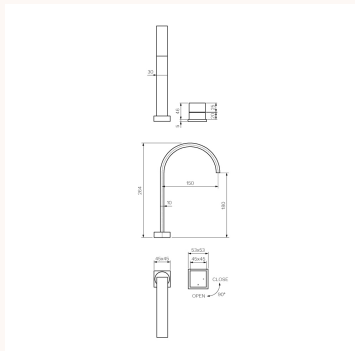

Quadro Hob Mixer with Curved Swivel Spout

QQ.06-2HS.LT

The Quadro Collections provides a modest look emanating elegance and beauty to complement its surroundings. Quadro also offers a unique design suitable for any bathroom.

Product type	Bathroom Tapware
Brand	PARISI
Collection	Quadro
Range	Design
Designers	PARISI Design Team
WxDxH	45/53mm x 178mm x 264mm
Colour / Finish	 Chrome
Material	Brass
WELS	6 Star
Nominal Flow Rate (L/m)	4.5 L/min