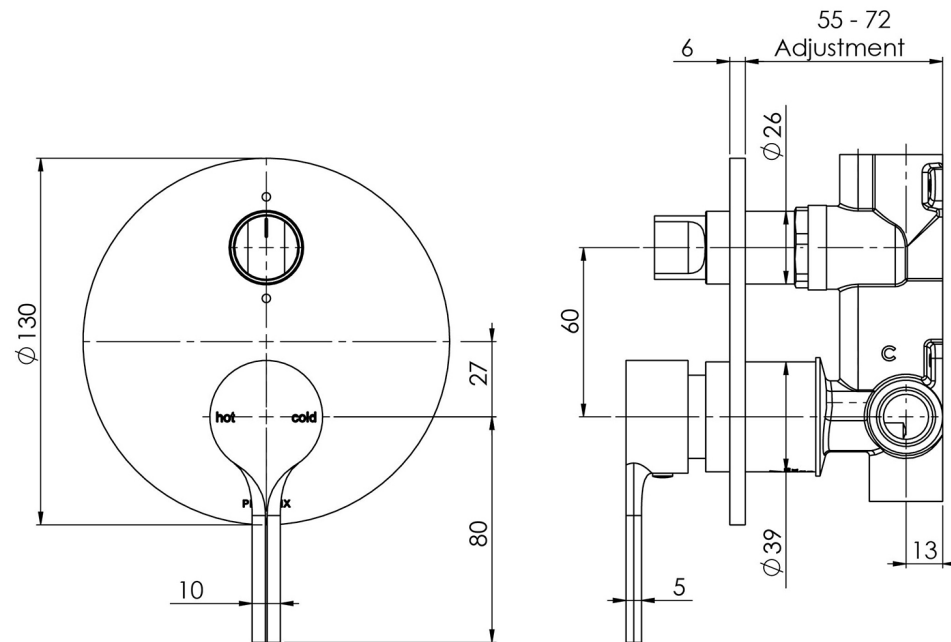

VIVID SLIMLINE OVAL

VIVID SLIMLINE OVAL SHOWER / BATH DIVERTER MIXER

SPECIFICATIONS

AVAILABLE IN

VV791 CHR
Chrome

VV791-40
Brushed Nickel

VV791 MB
Matte Black

VV791-12
Brushed Gold