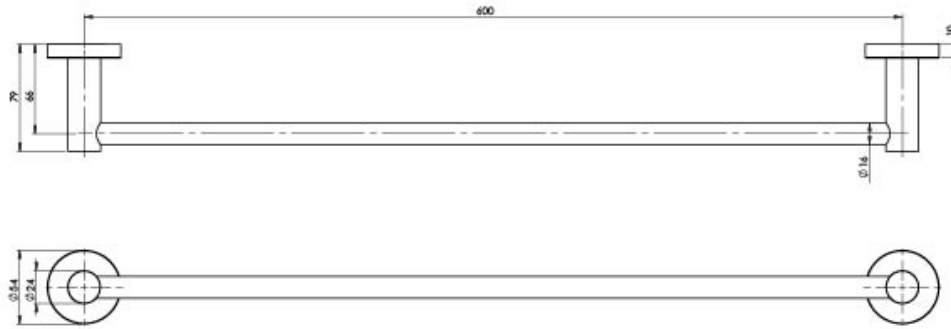

RADII

RADII SINGLE TOWEL RAIL 600MM ROUND PLATE

SPECIFICATIONS

AVAILABLE IN

RA804 GM
Gun Metal

INFORMATION

MAINTENANCE AND CARE:

- All surfaces should be cleaned with mild liquid detergent or soap and water.
- Do not use cream cleaners or citrus based cleaning products, as they are abrasive.
- Use of unsuitable cleaning agents may damage the surface.
- Any damage caused in this way will not be covered by warranty.