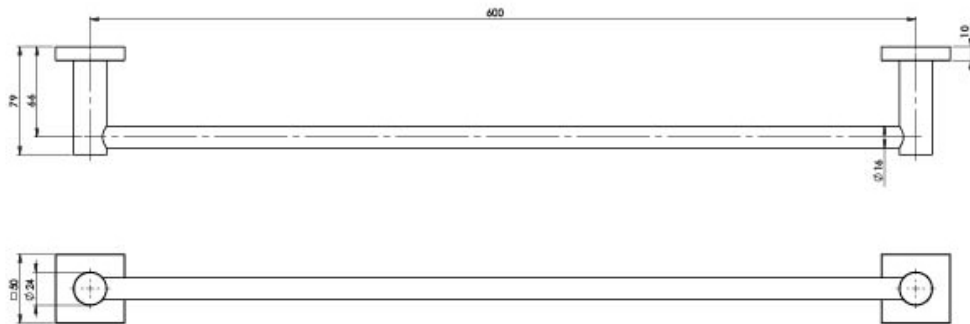

RADII

RADII SINGLE TOWEL RAIL 600MM SQUARE PLATE

SPECIFICATIONS

AVAILABLE IN

RS804 GM
Gun Metal

INFORMATION

MAINTENANCE AND CARE:

- All surfaces should be cleaned with mild liquid detergent or soap and water.
- Do not use cream cleaners or citrus based cleaning products, as they are abrasive.
- Use of unsuitable cleaning agents may damage the surface.
- Any damage caused in this way will not be covered by warranty.

Please visit <https://www.phoenixtapware.com.au/warranty> to view the full warranty

While we aim to ensure the specifications shown are correct at time of printing, Phoenix Tapware reserves the right to make modifications without prior notice. Always use the physical product measurements for mark-ups and roughing-in as the line drawing shown may differ from the actual product over time. All measurements are shown in millimetres. Colours may vary from image shown.