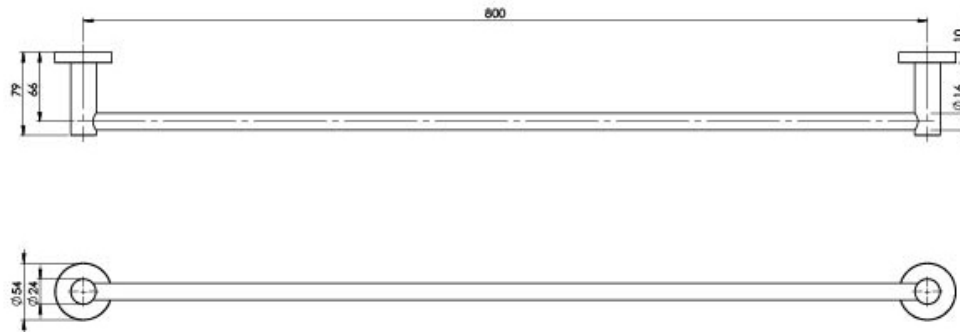

RADII

RADII SINGLE TOWEL RAIL 800MM ROUND PLATE

SPECIFICATIONS

AVAILABLE IN

RA803 GM
Gun Metal

INFORMATION

MAINTENANCE AND CARE:

- All surfaces should be cleaned with mild liquid detergent or soap and water.
- Do not use cream cleaners or citrus based cleaning products, as they are abrasive.
- Use of unsuitable cleaning agents may damage the surface.
- Any damage caused in this way will not be covered by warranty.