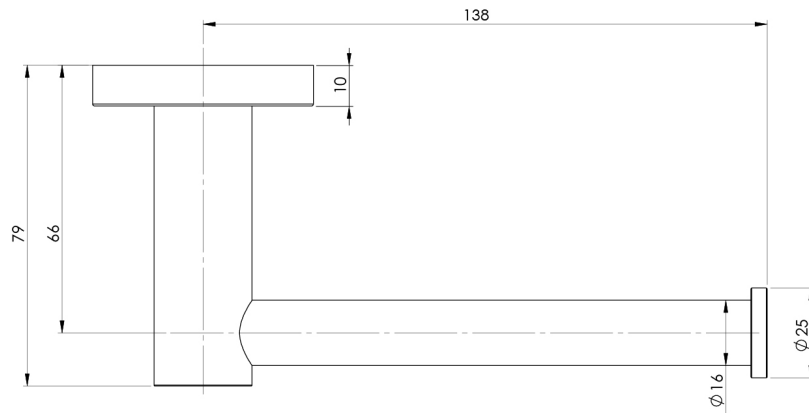

RADII

RADII TOILET ROLL HOLDER ROUND PLATE

SPECIFICATIONS

AVAILABLE IN

RA892 CHR
Chrome

RA892 BN
Brushed Nickel

RA892-31
Brushed Carbon

RA892 MB
Matte Black