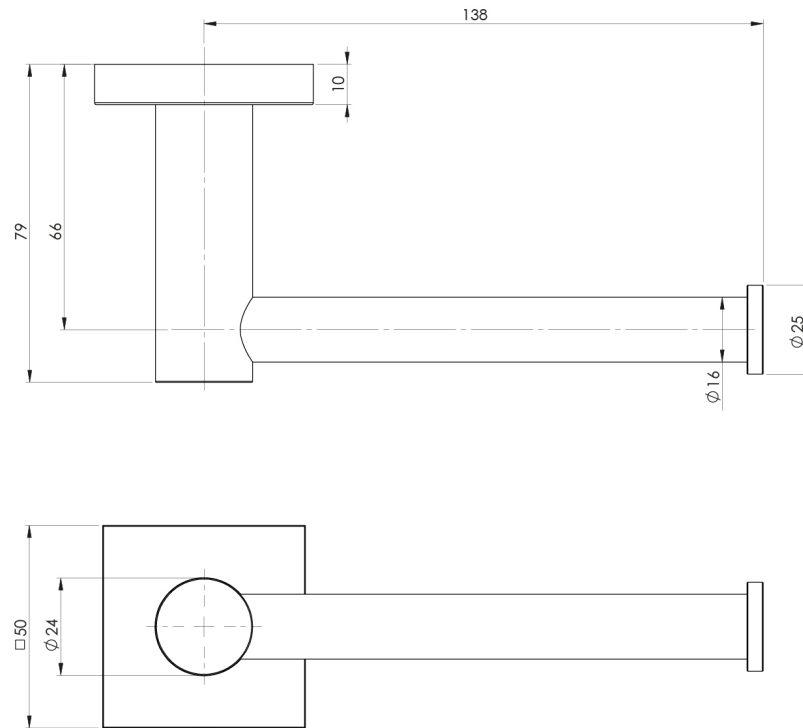

RADII

RADII TOILET ROLL HOLDER SQUARE PLATE

SPECIFICATIONS

AVAILABLE IN

RS892 GM
Gun Metal

INFORMATION

MAINTENANCE AND CARE:

- All surfaces should be cleaned with mild liquid detergent or soap and water.
- Do not use cream cleaners or citrus based cleaning products, as they are abrasive.
- Use of unsuitable cleaning agents may damage the surface.
- Any damage caused in this way will not be covered by warranty.

Please visit <https://www.phoenixtapware.com.au/warranty> to view the full warranty

While we aim to ensure the specifications shown are correct at time of printing, Phoenix Tapware reserves the right to make modifications without prior notice. Always use the physical product measurements for mark-ups and roughing-in as the line drawing shown may differ from the actual product over time. All measurements are shown in millimetres. Colours may vary from image shown.