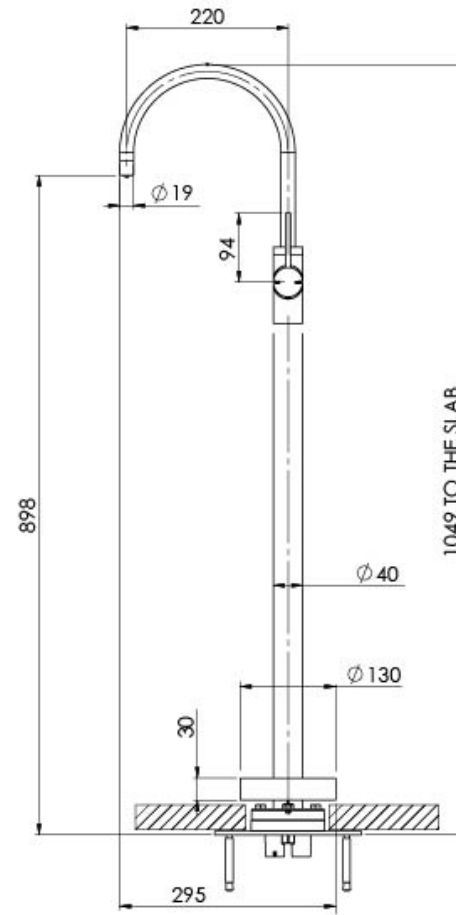

VIVID SLIMLINE

VIVID SLIMLINE FLOOR MOUNTED BATH MIXER

SPECIFICATIONS

AVAILABLE IN

VS745 GM
Gun Metal

INFORMATION

Temperature Rating
1 - 75°C

Pressure Rating
150 - 500kPa

Please visit <https://www.phoenixtapware.com.au/warranty> to view the full warranty

While we aim to ensure the specifications shown are correct at time of printing, Phoenix Tapware reserves the right to make modifications without prior notice. Always use the physical product measurements for mark-ups and roughing-in as the line drawing shown may differ from the actual product over time. All measurements are shown in millimetres. Colours may vary from image shown.