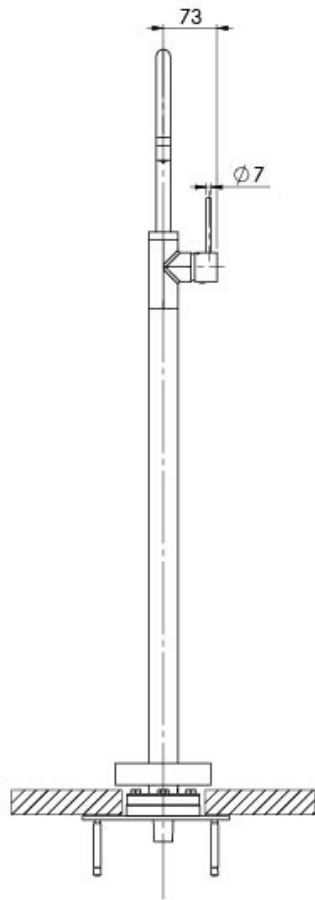

VIVID SLIMLINE

VIVID SLIMLINE FLOOR MOUNTED BATH MIXER

SPECIFICATIONS

AVAILABLE IN

VS745 GM
Gun Metal

INFORMATION

Temperature Rating
1 - 75°C

Pressure Rating
150 - 500kPa

Please visit <https://www.phoenixtapware.com.au/warranty> to view the full warranty

While we aim to ensure the specifications shown are correct at time of printing, Phoenix Tapware reserves the right to make modifications without prior notice. Always use the physical product measurements for mark-ups and roughing-in as the line drawing shown may differ from the actual product over time. All measurements are shown in millimetres. Colours may vary from image shown.