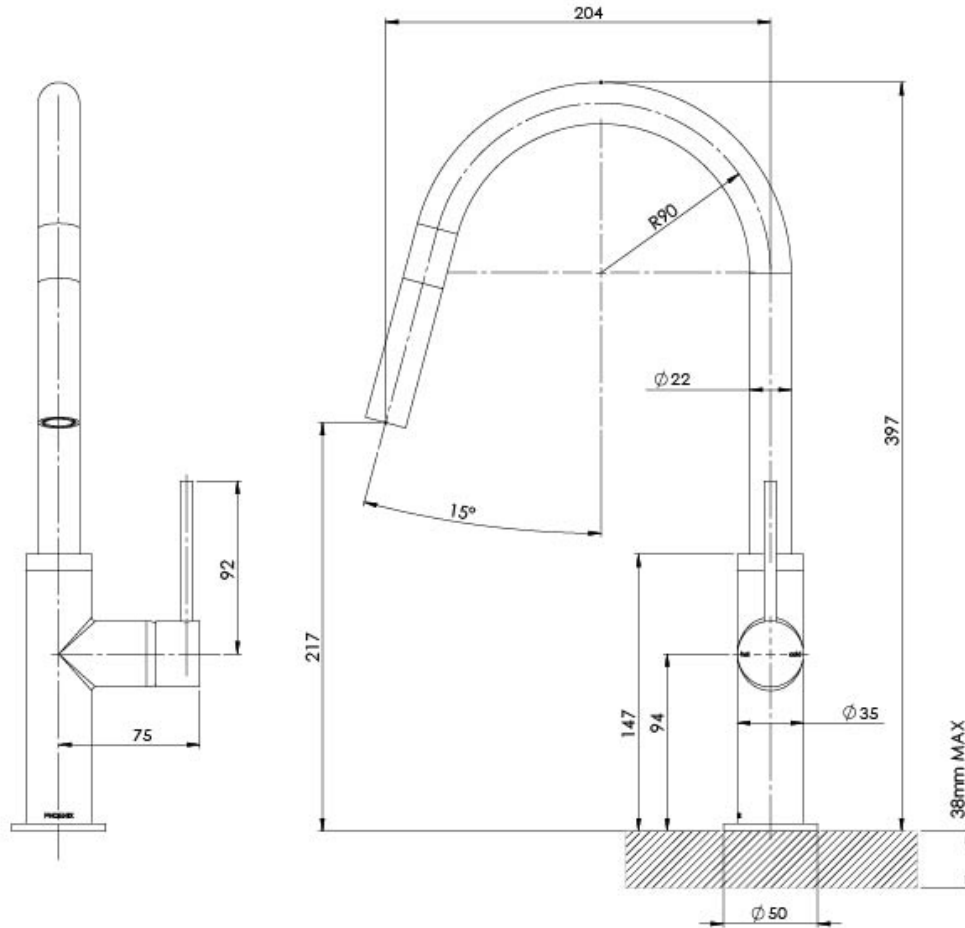

## SPECIFICATIONS

Please visit <https://www.phoenixtapware.com.au/warranty> to view the full warranty

While we aim to ensure the specifications shown are correct at time of printing, Phoenix Tapware reserves the right to make modifications without prior notice. Always use the physical product measurements for mark-ups and roughing-in as the line drawing shown may differ from the actual product over time. All measurements are shown in millimetres. Colours may vary from image shown.