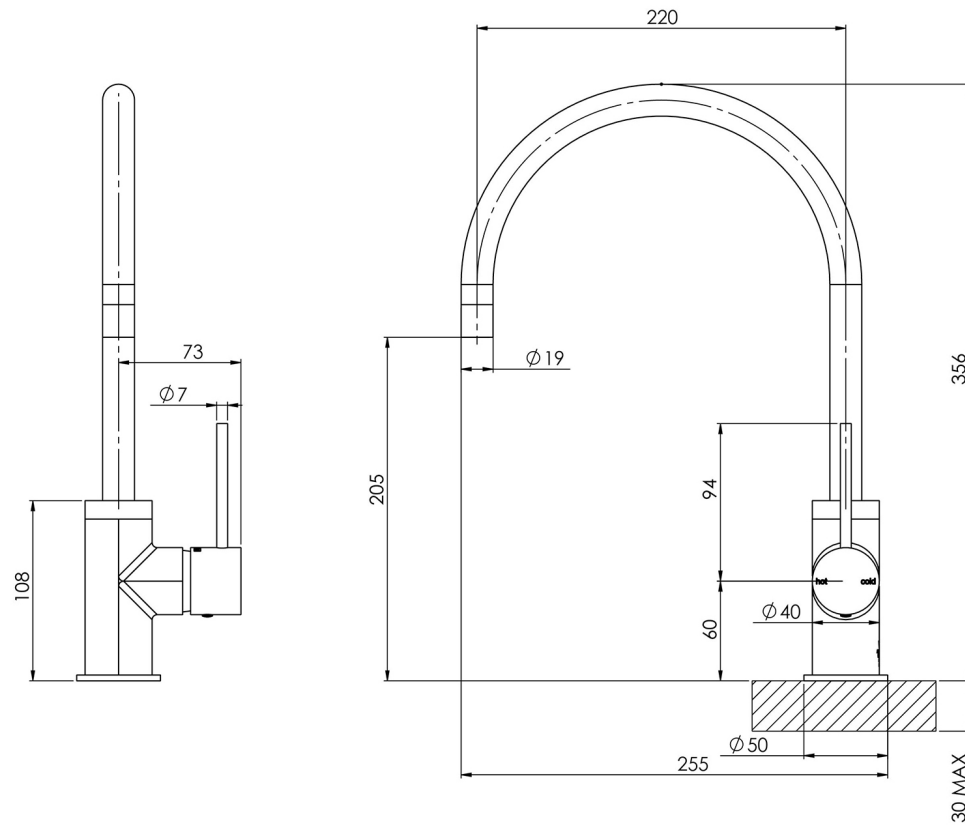

VIVID SLIMLINE

VIVID SLIMLINE SINK MIXER 220MM GOOSENECK

SPECIFICATIONS

AVAILABLE IN

VS733 CHR
Chrome

VS733 BN
Brushed Nickel

VS733-31
Brushed Carbon

VS733 MB
Matte Black

Please visit <https://www.phoenixtapware.com.au/warranty> to view the full warranty

While we aim to ensure the specifications shown are correct at time of printing, Phoenix Tapware reserves the right to make modifications without prior notice. Always use the physical product measurements for mark-ups and roughing-in as the line drawing shown may differ from the actual product over time. All measurements are shown in millimetres. Colours may vary from image shown.