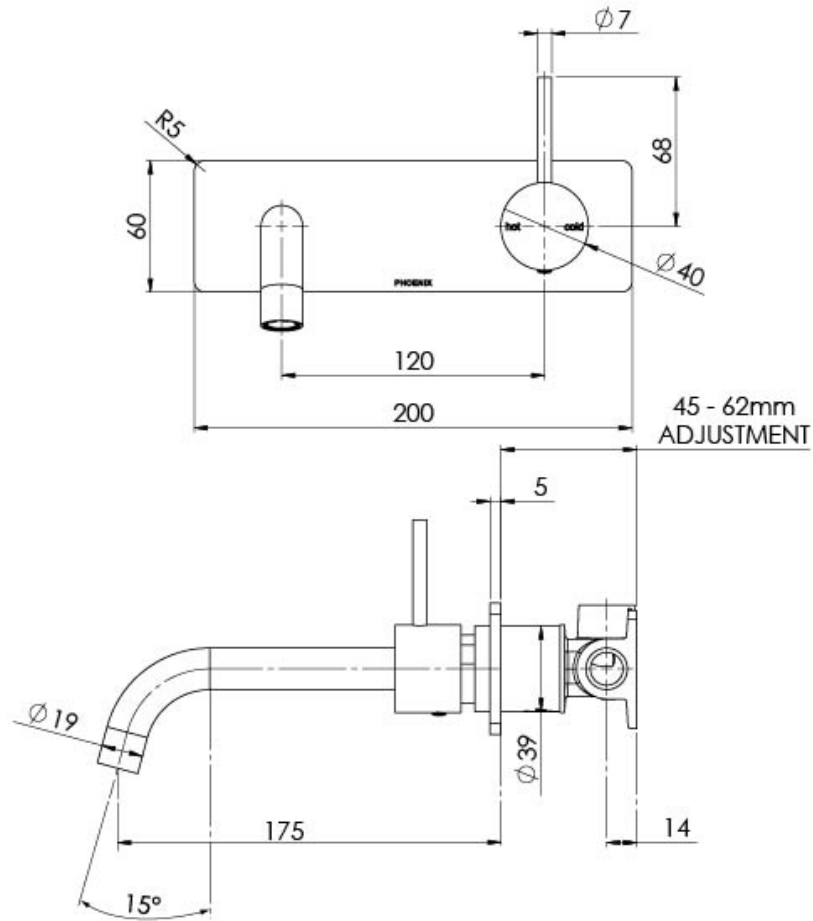

VIVID SLIMLINE UP

VIVID SLIMLINE UP BASIN / BATH WALL MIXER SET

SPECIFICATIONS

AVAILABLE IN

112-7813-30
Gun Metal

INFORMATION

Temperature Rating
1 - 75°C

Pressure Rating
150 - 500kPa

Please visit <https://www.phoenixtapware.com.au/warranty> to view the full warranty

While we aim to ensure the specifications shown are correct at time of printing, Phoenix Tapware reserves the right to make modifications without prior notice. Always use the physical product measurements for mark-ups and roughing-in as the line drawing shown may differ from the actual product over time. All measurements are shown in millimetres. Colours may vary from image shown.