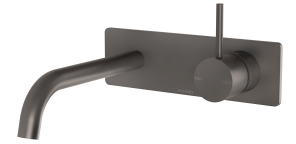

VIVID SLIMLINE UP

VIVID SLIMLINE UP BASIN / BATH WALL MIXER SET

SPECIFICATIONS

AVAILABLE IN

112-7813-30
Gun Metal

INFORMATION

Temperature Rating
1 - 75°C

Pressure Rating
150 - 500kPa