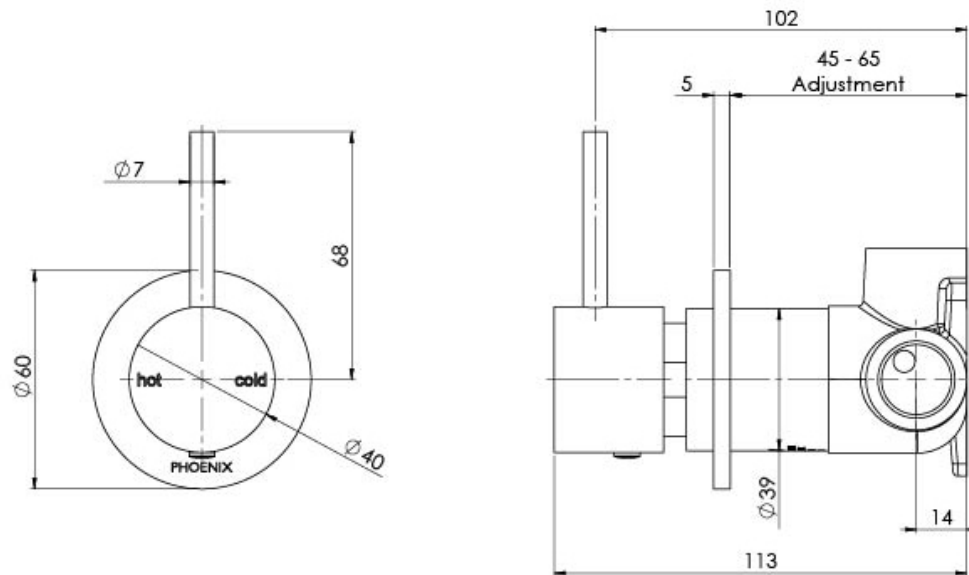

VIVID SLIMLINE UP

VIVID SLIMLINE UP SHOWER / WALL MIXER

SPECIFICATIONS

AVAILABLE IN

112-7800-00
Chrome

112-7800-40
Brushed Nickel

112-7800-31
Brushed Carbon

112-7800-10
Matte Black

Please visit <https://www.phoenixtapware.com.au/warranty> to view the full warranty

While we aim to ensure the specifications shown are correct at time of printing, Phoenix Tapware reserves the right to make modifications without prior notice. Always use the physical product measurements for mark-ups and roughing-in as the line drawing shown may differ from the actual product over time. All measurements are shown in millimetres. Colours may vary from image shown.