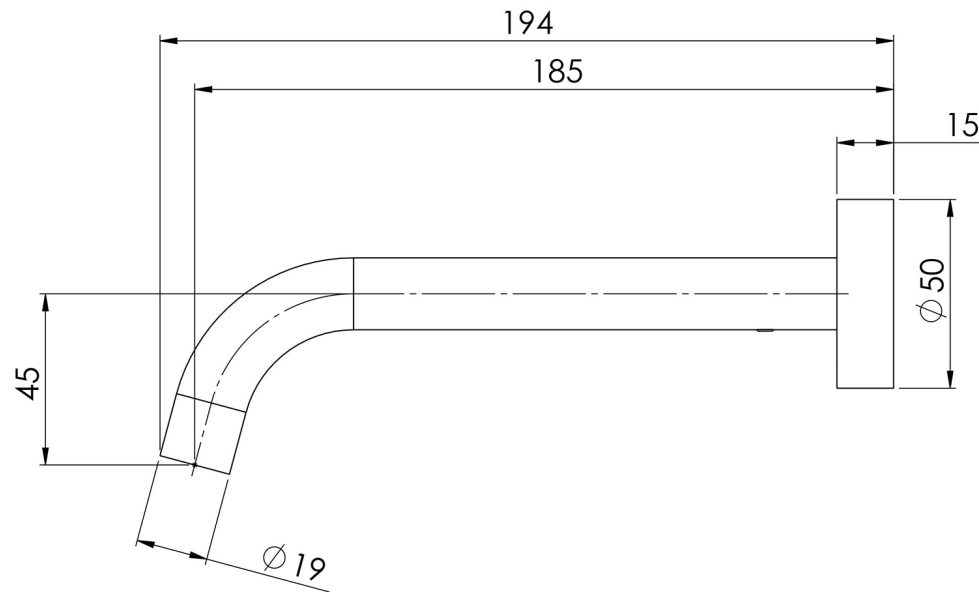

VIVID SLIMLINE

VIVID SLIMLINE WALL BATH OUTLET 180MM CURVED

SPECIFICATIONS

AVAILABLE IN

VS776 GM
Gun Metal

INFORMATION

Temperature Rating
1 - 75°C

Pressure Rating
150 - 500kPa

Please visit <https://www.phoenixtapware.com.au/warranty> to view the full warranty

While we aim to ensure the specifications shown are correct at time of printing, Phoenix Tapware reserves the right to make modifications without prior notice. Always use the physical product measurements for mark-ups and roughing-in as the line drawing shown may differ from the actual product over time. All measurements are shown in millimetres. Colours may vary from image shown.