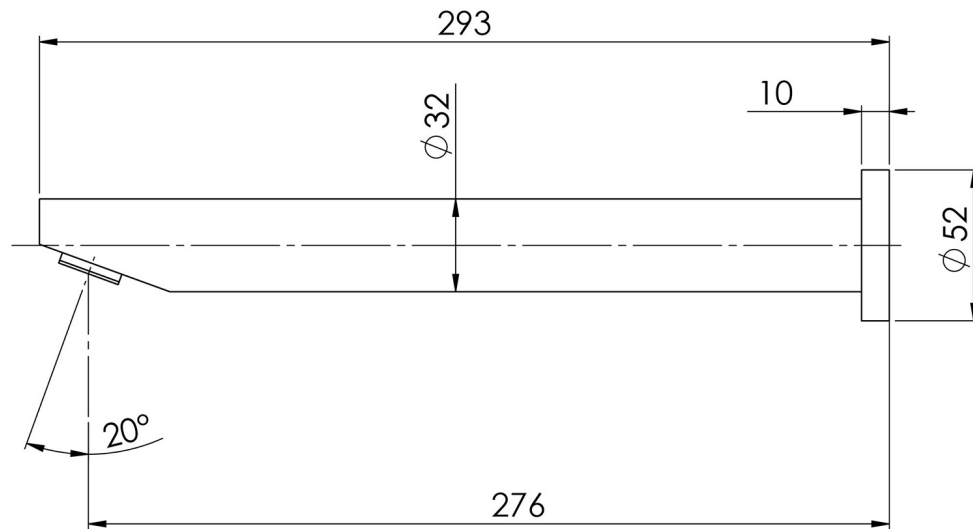

VIVID

VIVID WALL BATH OUTLET 32 X 300MM ANGLED

SPECIFICATIONS

AVAILABLE IN

V817 GM
Gun Metal

INFORMATION

Temperature Rating
1 - 75°C

Pressure Rating
150 - 500kPa