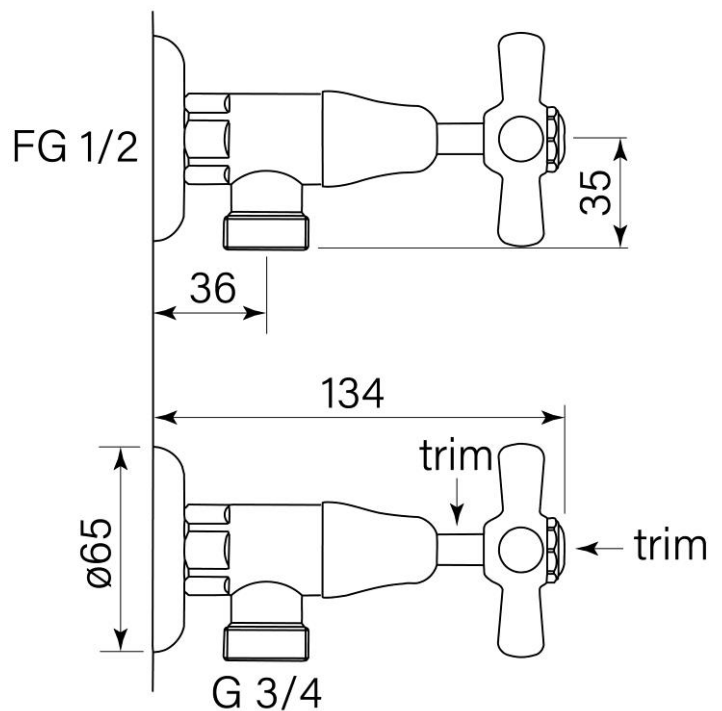

Product Specifications

30121-11 Cascade Wash Mach Tap Pr, Cross, Chrome

Features:

- Built in Australia
- Durable copper jumper valves
- 65mm backplate
- 3/4" outlet connection

WaterMark

WM-022284