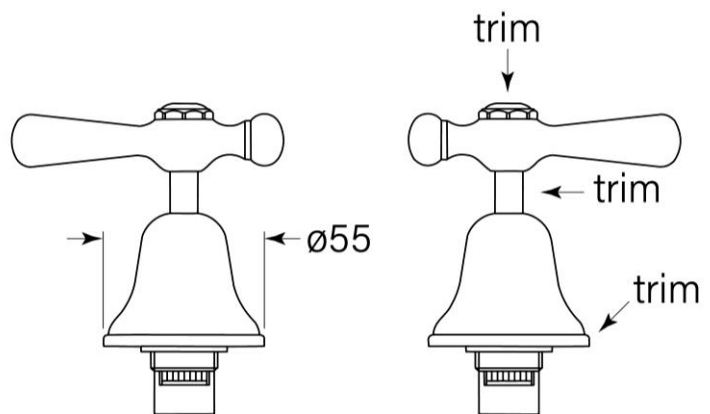

Product Specifications

30491-11 Cascade Hob Tap Pr, CD Lever, Chrome

Features:

- Built in Australia
- Smooth action 1/4 turn ceramic disc valves
- 55mm dress rings

WaterMark

WM-022284