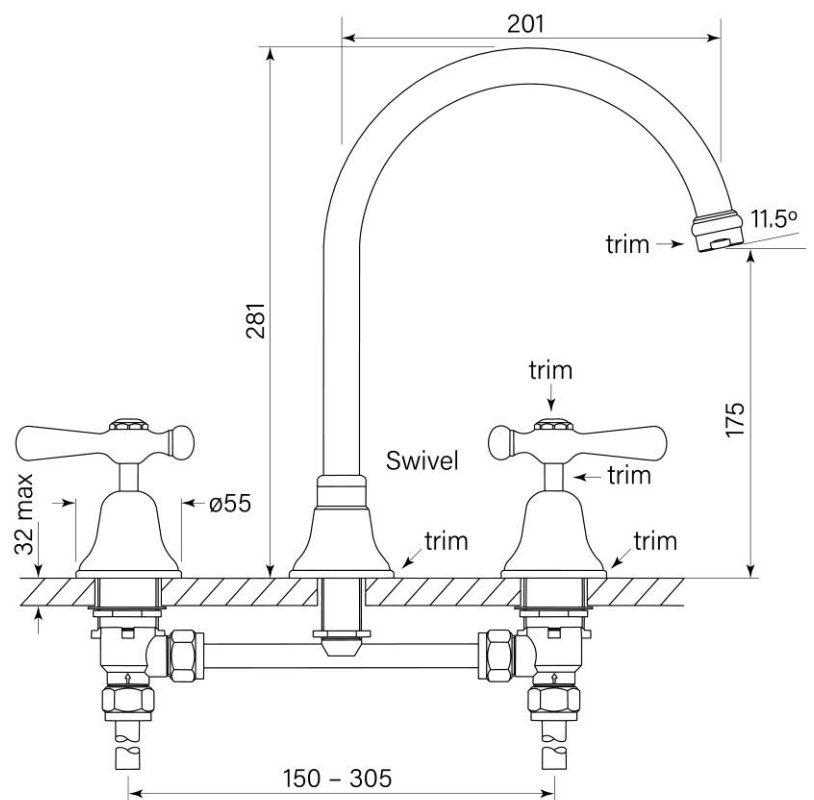

Product Specifications

30531-11 Cascade Spa Set, Hob, CD Lever, Chrome

Features:

- Built in Australia
- Free flow
- Swivel spout 201mm reach
- Smooth action 1/4 turn ceramic disc valves
- Max 32mm mount thickness

WaterMark

WM-022284