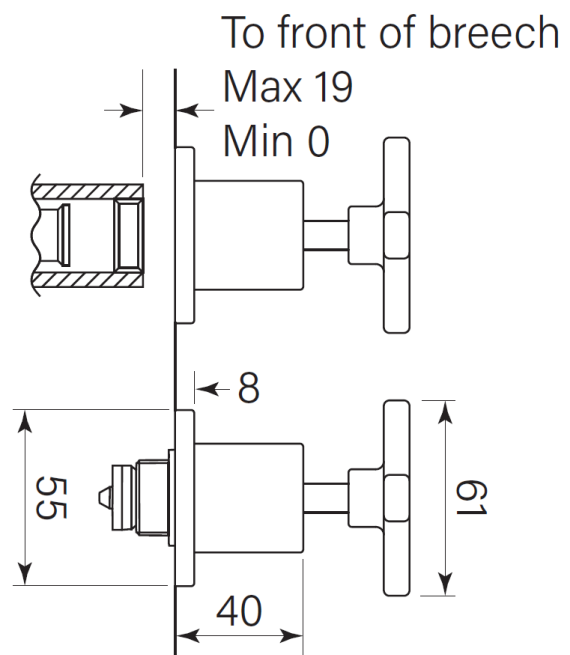

Product Specifications

31775-11 Chisel D Wall Tap Pr, Chrome

Features:

- Built in Australia
- Durable copper jumper valves
- Breech depth Max 19, Min 0
- Create sets using Pegasi wall outlets
- Coordinate with Pegasi showers and accessories

WaterMark

WM-022284