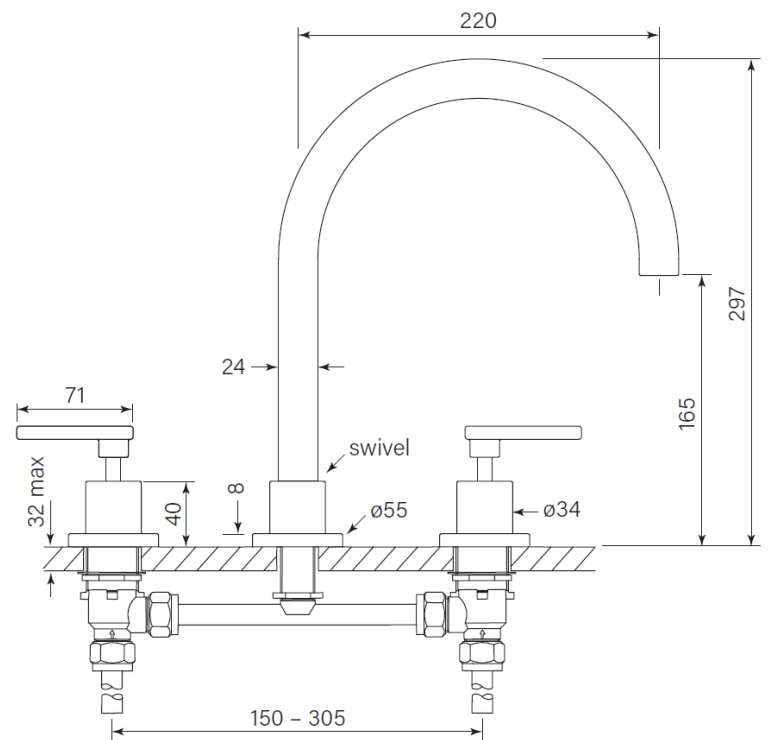

Product Specifications

31792-11 Chisel D Spa Set Hob, CD Lever, Chrome

Features:

- Built in Australia
- Swivel spout reach 220mm
- Smooth action ¼ turn ceramic disc valves
- Max mount thickness 32mm
- Coordinate with Pegasi showers and accessories
- Free flow

WaterMark

WM-022284