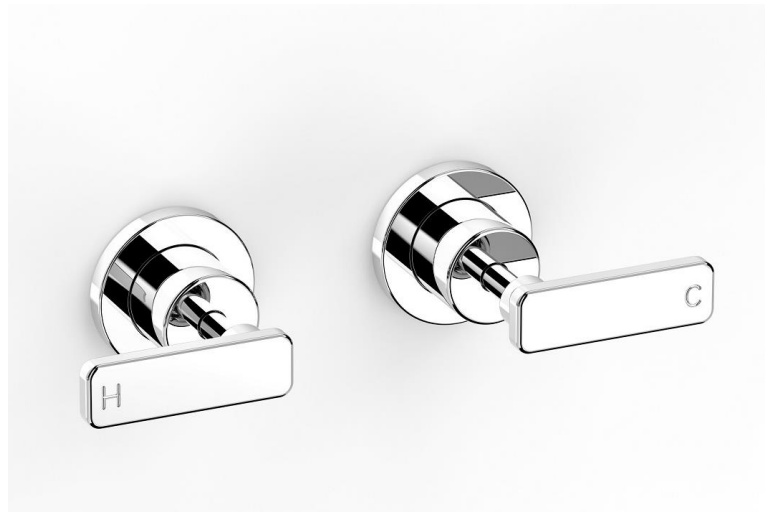

Product Specifications

31795-11 Chisel D Wall Tap Pr, CD Lever, Chrome

Features:

- Built in Australia
- Smooth action $\frac{1}{4}$ turn ceramic disc valves
- Create sets using Pegasi wall outlets
- Coordinate with Pegasi showers and accessories
- Breech depth Max 19*, Min 0
- *extra 5mm depth on request