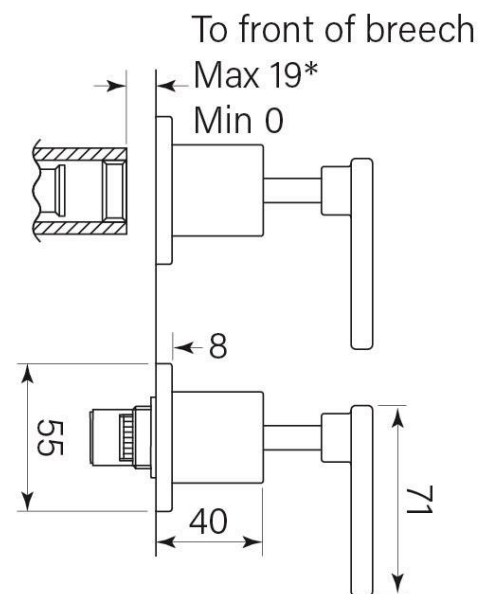

Product Specifications

31795-11 Chisel D Wall Tap Pr, CD Lever, Chrome

Features:

- Built in Australia
- Smooth action $\frac{1}{4}$ turn ceramic disc valves
- Create sets using Pegasi wall outlets
- Coordinate with Pegasi showers and accessories
- Breech depth Max 19*, Min 0
- *extra 5mm depth on request

WaterMark

WM-022284