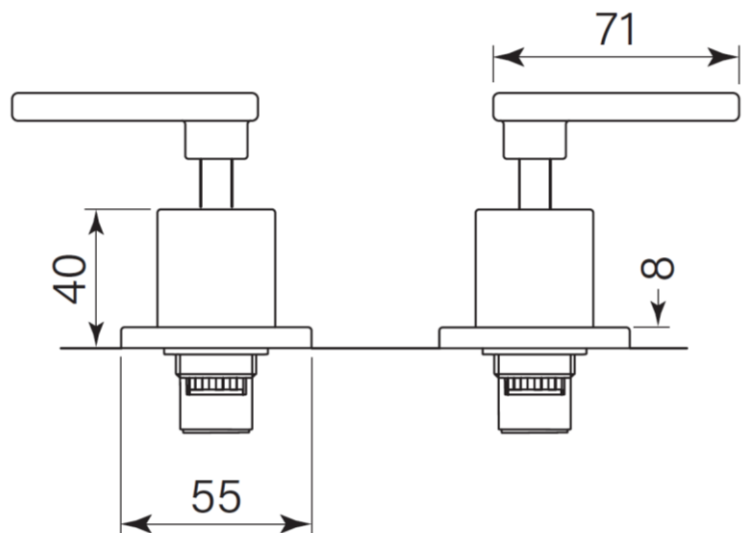

Product Specifications

31796-11 Chisel D Hob Tap Pr, CD Lever, Chrome

Features:

- Built in Australia
- Smooth action $\frac{1}{4}$ turn ceramic disc valves
- Coordinate with Pegasi showers and accessories

WaterMark

WM-022284