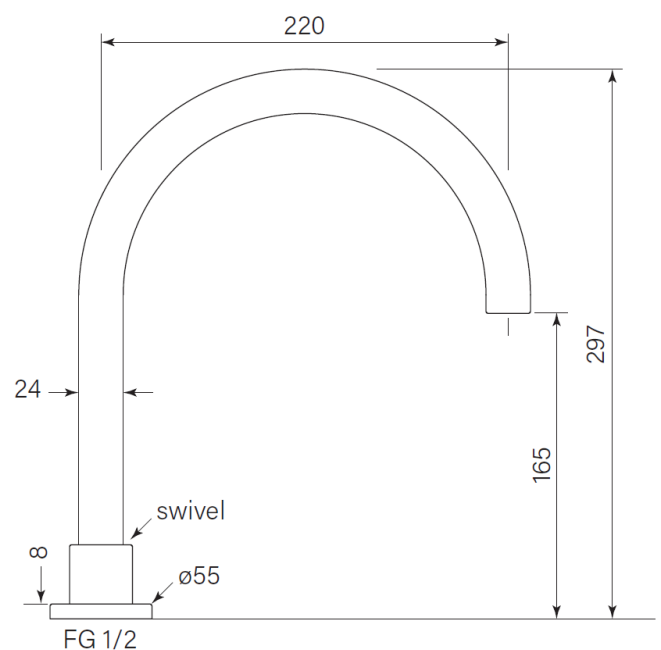

# Product Specifications

**31861-11** Chisel D Hob Sink Outlet, Chrome

## Features:

- Built in Australia
- Swivel spout reach 220mm
- Coordinate with Pegasi showers and accessories

WaterMark

WM-022284