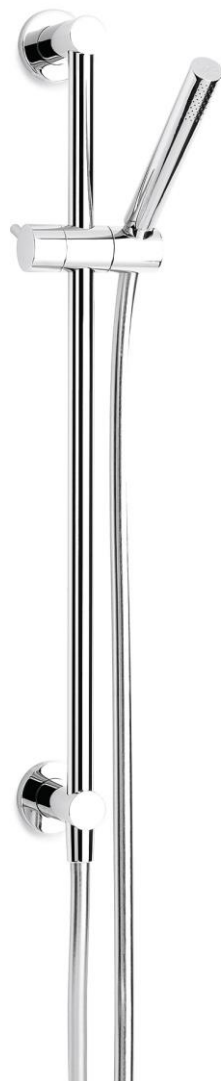

Product Specifications

30622-11 Pegasi Slide Shower, Inflow 600, Micro, Chrome

Features:

- Built in Australia
- Water enters top bracket
- Bottom bracket can slide up rail
- Brass micro hand shower
- Click-adjust angle mechanism
- 600mm rail length

WaterMark

WM-022284