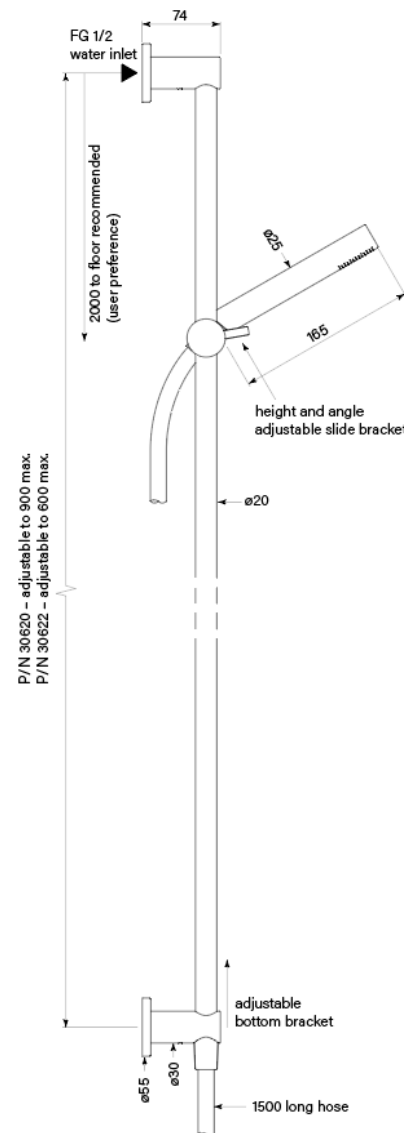

Product Specifications

30622-11 Pegasi Slide Shower, Inflow 600, Micro, Chrome

Features:

- Built in Australia
- Water enters top bracket
- Bottom bracket can slide up rail
- Brass micro hand shower
- Click-adjust angle mechanism
- 600mm rail length

WaterMark

WM-022284