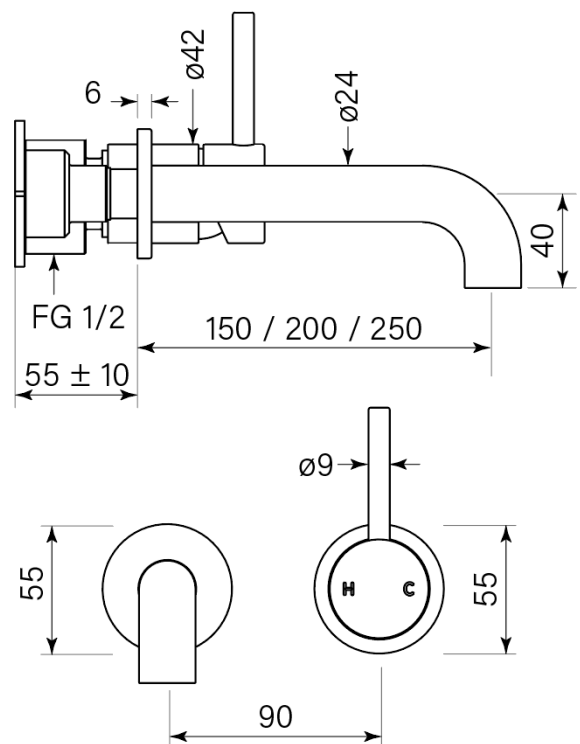

Product Specifications

30658-11 Pegasi M Wall Bath Mixer Set 200, Chrome

Features:

- Built in Australia
- Reach 200 mm
- 2 stage flow step valve
- Includes in-wall breach
- Recessed flow straightener
- Free flow
- M series

WaterMark

WM-022284