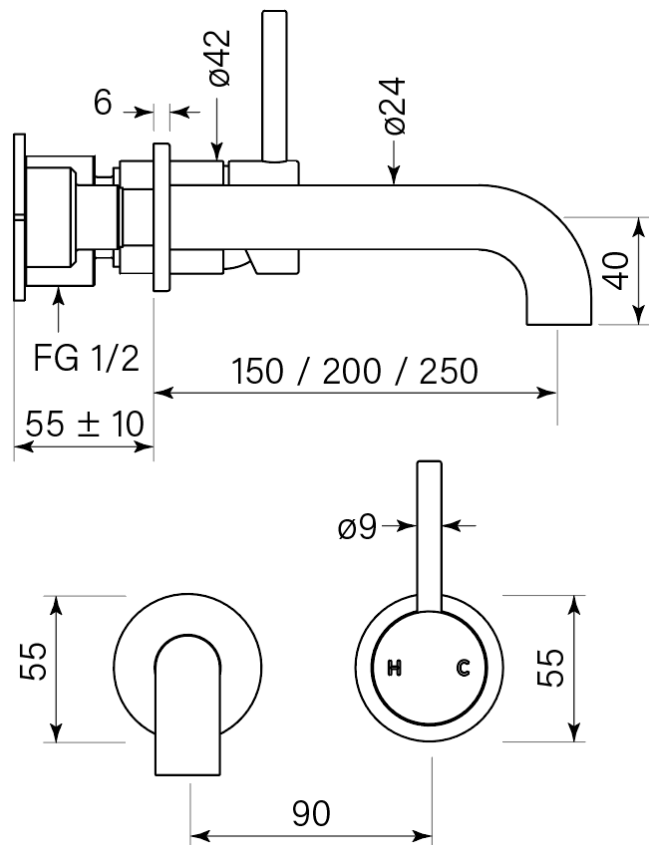

Product Specifications

30659-11 Pegasi M Wall Bath Mixer Set 250, Chrome

Features:

- Built in Australia
- Reach 250 mm
- 2 stage flow step valve
- Includes in-wall breach
- Recessed flow straightener
- Free flow
- M series

WaterMark

WM-022284