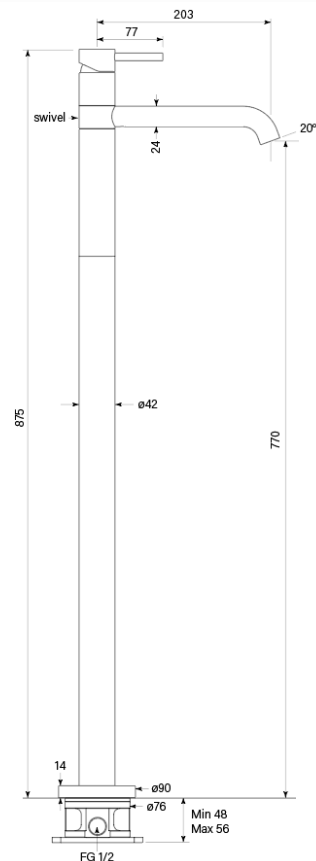

Product Specifications

30660-11 Pegasi M Floor Bath Mixer, Chrome

Features:

- Designed & built in Australia
- Swivel spout reach 203 mm
- 2 stage flow step valve
- 90mm floor flange
- Recessed flow straightener
- M series

WaterMark

WM-022284