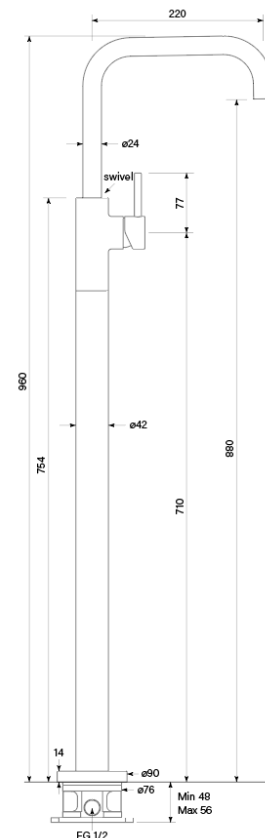

Product Specifications

30662-11 Pegasi M Floor Bath Mixer, Square, Chrome

Features:

- Designed & built in Australia
- Swivel spout reach 220 mm
- 2 stage flow step valve
- 90mm floor flange
- Recessed flow straightener
- M series
- Free flow

WaterMark

WM-022284