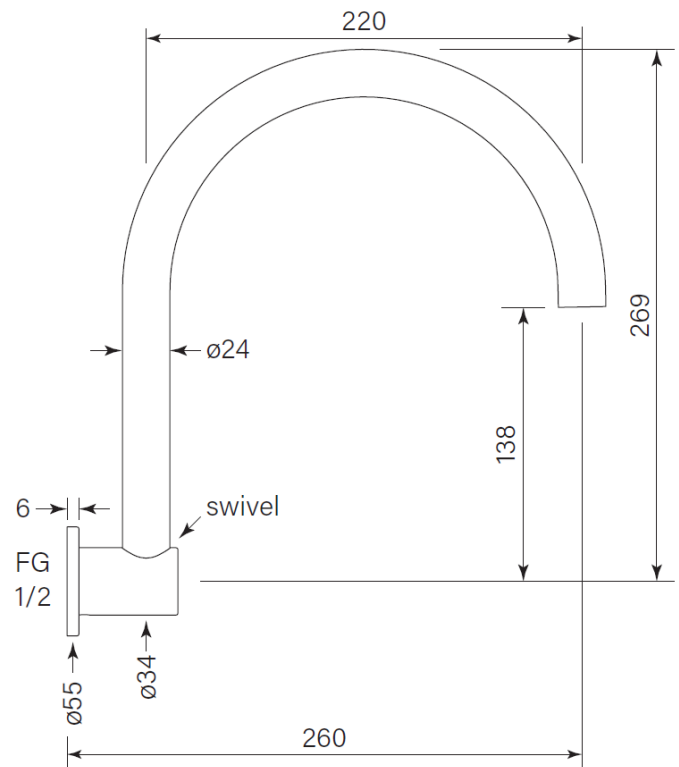

Product Specifications

30728-11 Pegasi Wall Bath Spout 260 Swivel, Chrome

Features:

- Built in Australia
- Brass construction
- Swivel spout reach 260 mm
- Recessed flow straightener
- M series 24mm tube

WM-022284