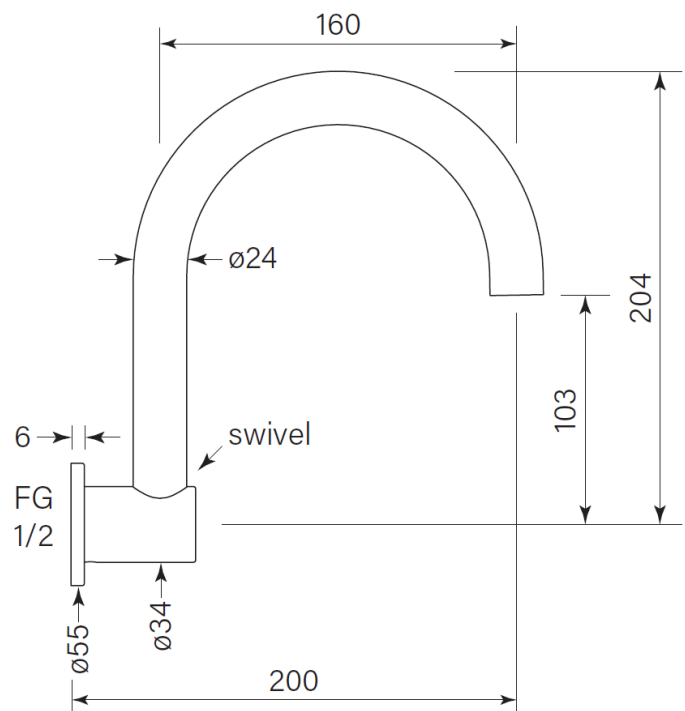

# Product Specifications

**30729-11** Pegasi Wall Bath Spout 200 Swivel, Chrome

## Features:

- Built in Australia
- Solid brass construction
- Swivel spout reach 200mm
- Recessed flow straightener
- Free flow
- M series 24mm tube

WM-022284