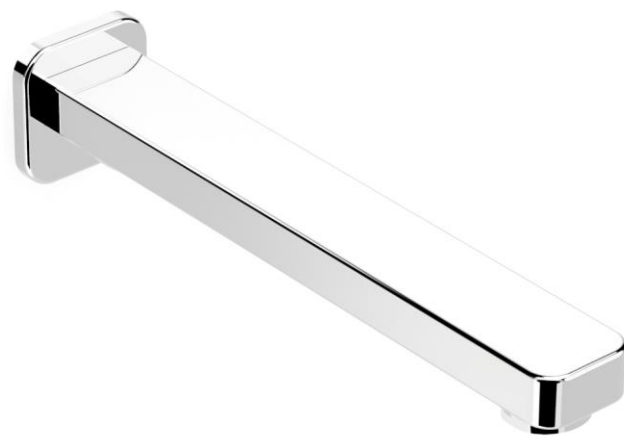

Product Specifications

35106-11 Zeos Basin Spout 200, Chrome

Features:

- Built in Australia
- Solid cast brass
- Reach 200mm

WaterMark

WM-022284