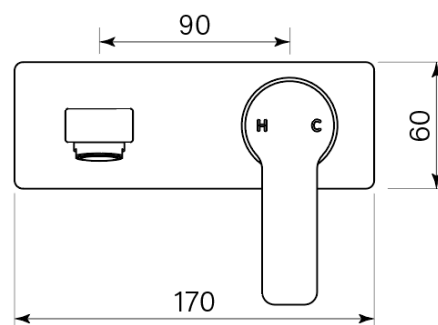

Product Specifications

35121-11 Zeos Back Plate Basin Mixer 200, Chrome

Features:

- Built in Australia
- 200mm reach
- 2 stage flow step valve
- Includes in-wall breach

WaterMark

WM-022284