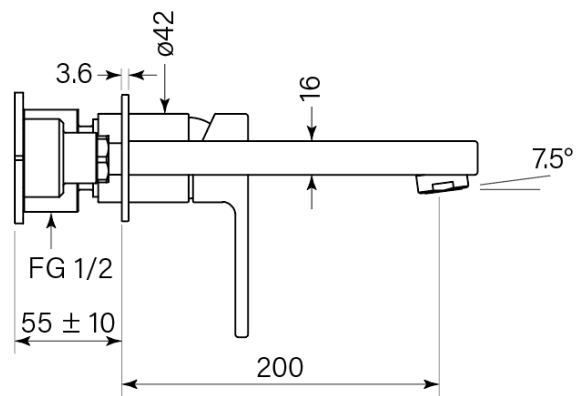

Product Specifications

35121-11 Zeos Back Plate Basin Mixer 200, Chrome

Features:

- Built in Australia
- 200mm reach
- 2 stage flow step valve
- Includes in-wall breach

WaterMark

WM-022284